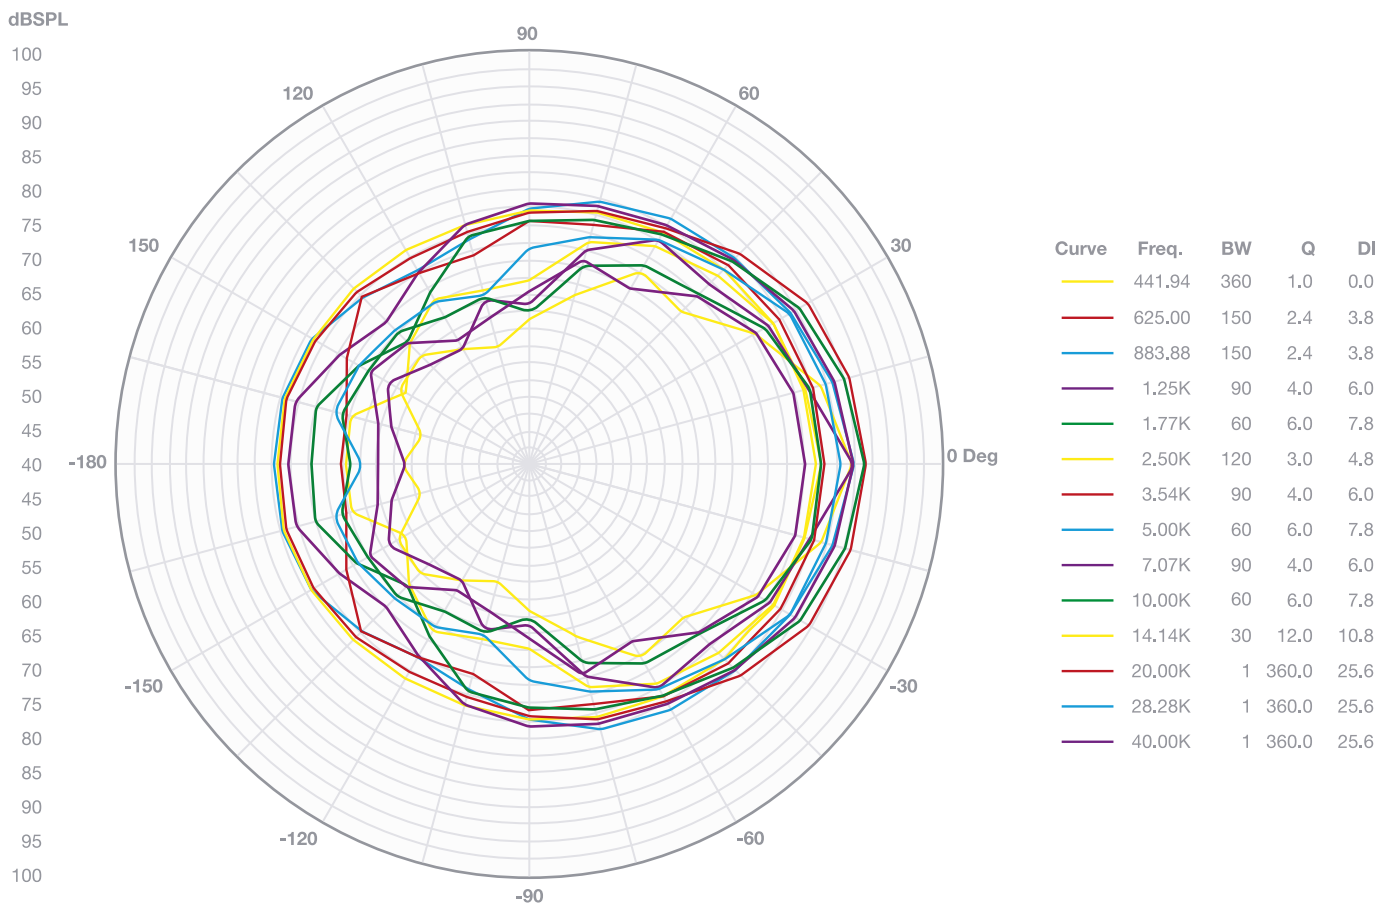

## SPL vs Frequency

## SPL vs Angle

+ Info <https://fonestar.com/SONORA-5AWB>