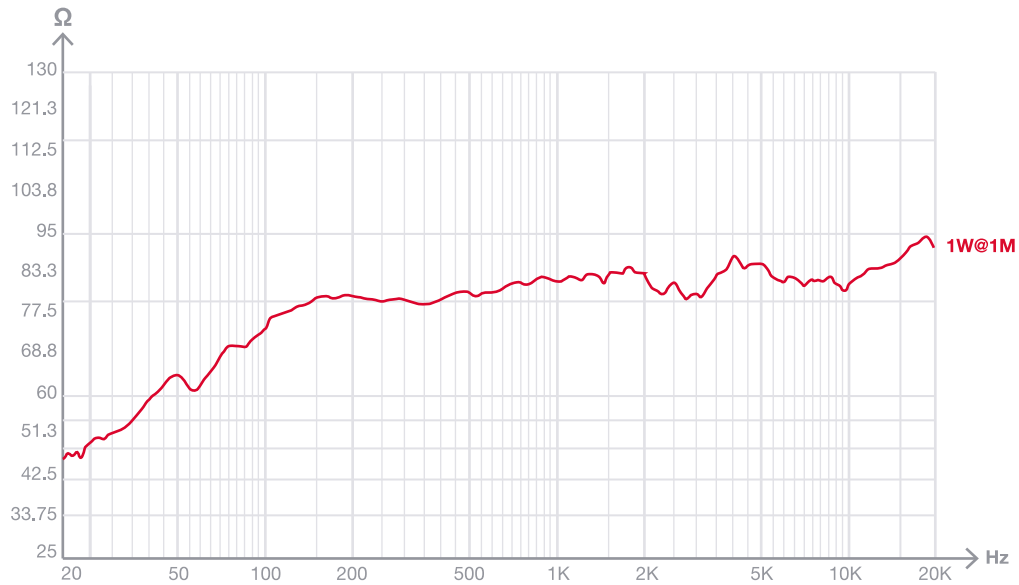

## SPL vs Frequency

## SPL vs Angle

+ Info <https://fonestar.com/SONORA-5AWB>